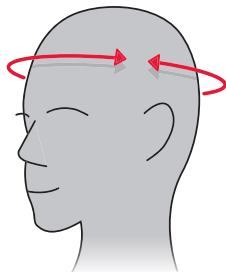

Body sizing: Size specifications are based on body sizing measurements. Use this size chart as a guideline when ordering, allow enough room for ease of movement. Sleeve Length: Measure from the center back of the neck, over the point of shoulder and down the outer side of the arm to the wrist bone. Chest: Measure just under the arms. Waist: Loosely measure the narrowest circumference of the waist. Size charts are for reference only. Fit may vary depending on the construction and materials.

APPAREL FEATURES

Put sweat in its place Tactical Dry wicks moisture away from your skin, helping you stay drier and comfortable.

Your body is an amazing heat source Tactical Degree traps body heat and sweat escape.