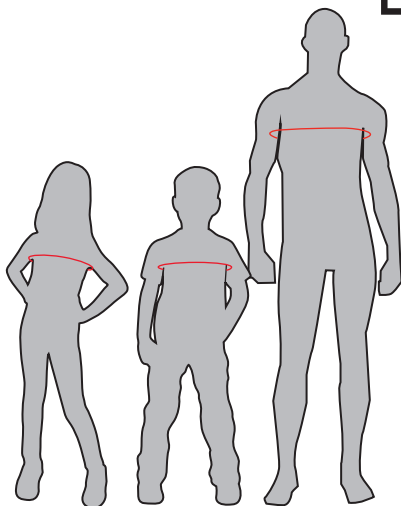

GAMEWEAR - SR BODY MEASUREMENTS (measurements shown are in inches)									
ALPHA SIZE	XX2	XS	S	M	L	XL	2XL	3XL	
CHEST CIRCUMFERENCE	31-32	33-35	36-38	39-41	42-44	45-48	49-52	53-58	
PLAYER JERSEY SIZE	S	S	S	M	L	XL	2XL	2XL	
GOALIE JERSEY SIZE	JR	JR	INT	INT	SR	SR	SR	SR	

GAMEWEAR - YOUTH BODY MEASUREMENTS (measurements shown are in inches)						
AGE GROUP / SIZE	3-5 / XXS	5-7 / XS	7-9 / S	9-11 / M	11-13 / L	13-15 / XL
CHEST CIRCUMFERENCE	24-25	25-26	26-27	27-29	29-31	31-34
PLAYER JERSEY SIZE	XS	XS	S/M	S/M	L/XL	L/XL
GOALIE JERSEY SIZE	JR	JR	JR	JR	JR	JR